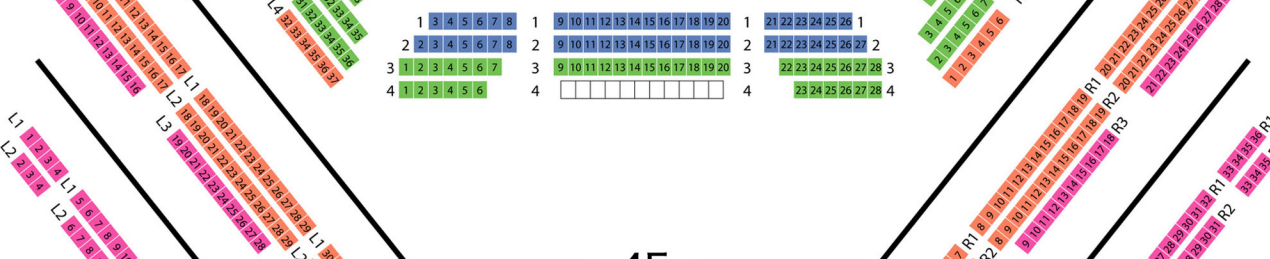

SEATING CHART

at Tokyo Bunka Kaikan

1F

2F

3F

4F

5F