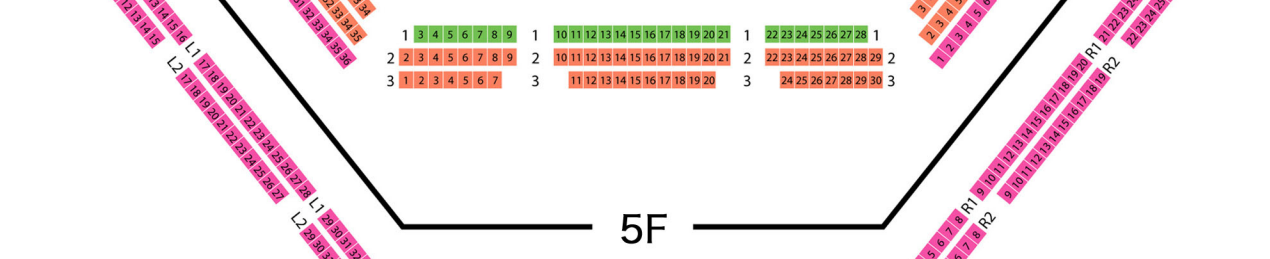

SEATING CHART

at Tokyo Bunka Kaikan

1F

2F

3F

4F

5F