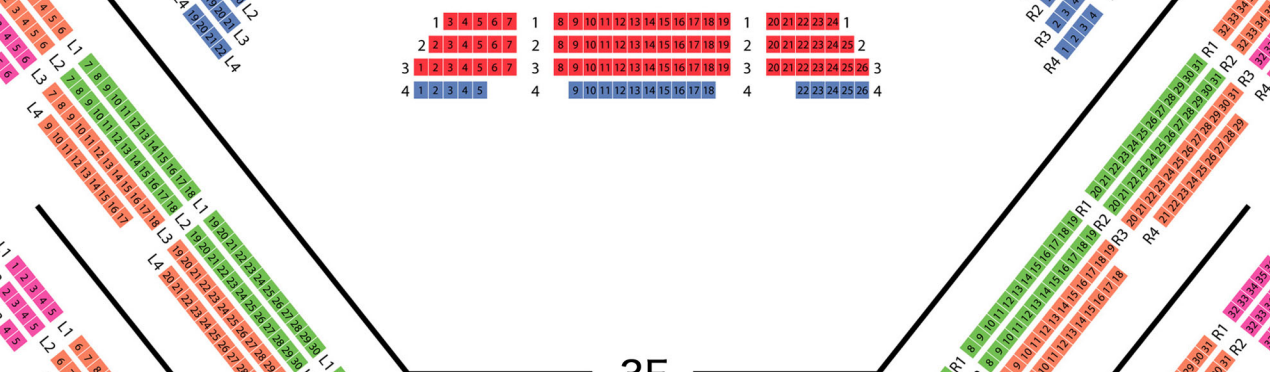

SEATING CHART

at Tokyo Bunka Kaikan

1F

2F

3F

4F

5F