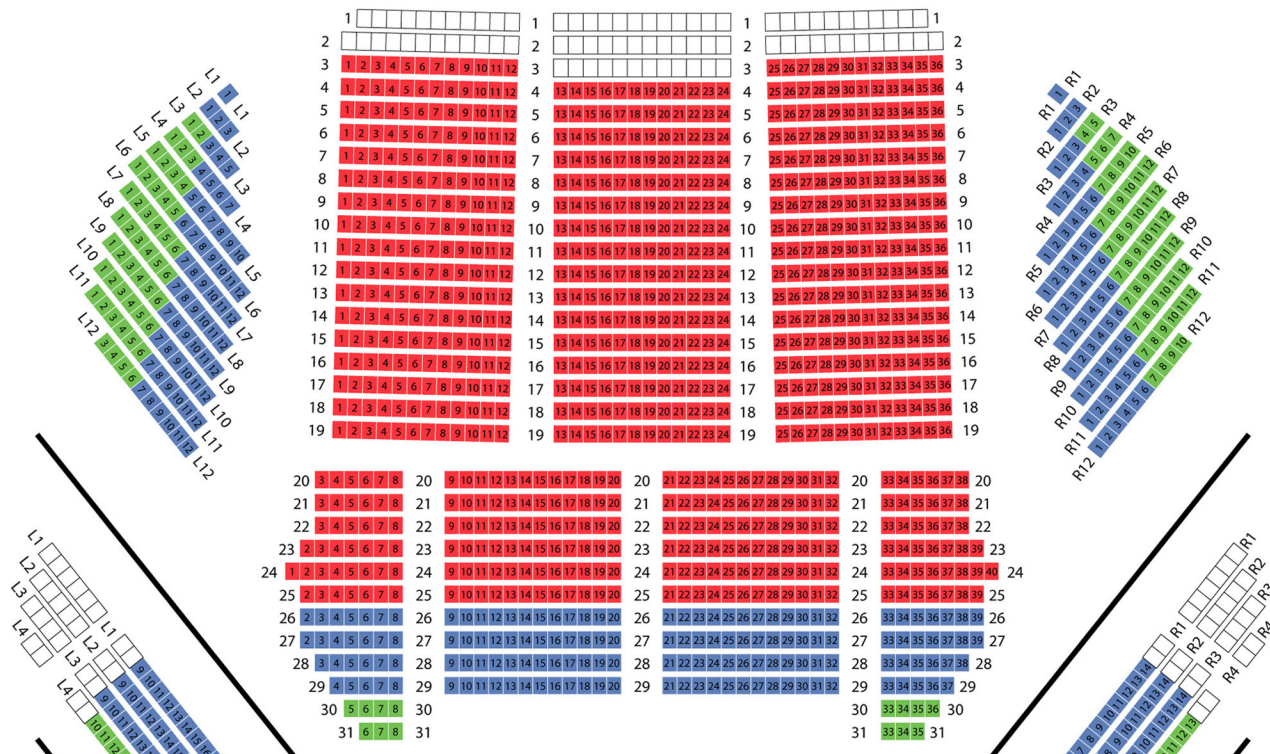

SEATING CHART

at Tokyo Bunka Kaikan

1F

2F

3F

4F

5F