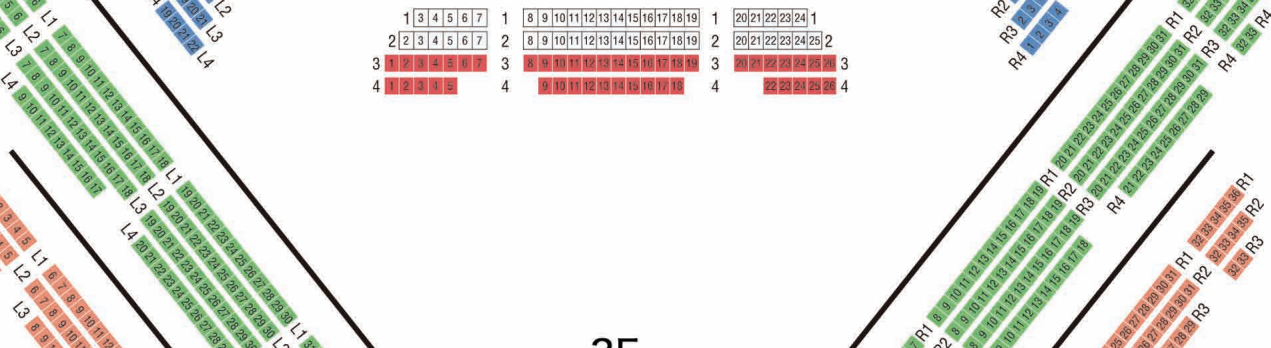

SEATING CHART

at Tokyo Bunka Kaikan

1F

2F

3F

4F

- S
- A
- B
- C
- D

5F