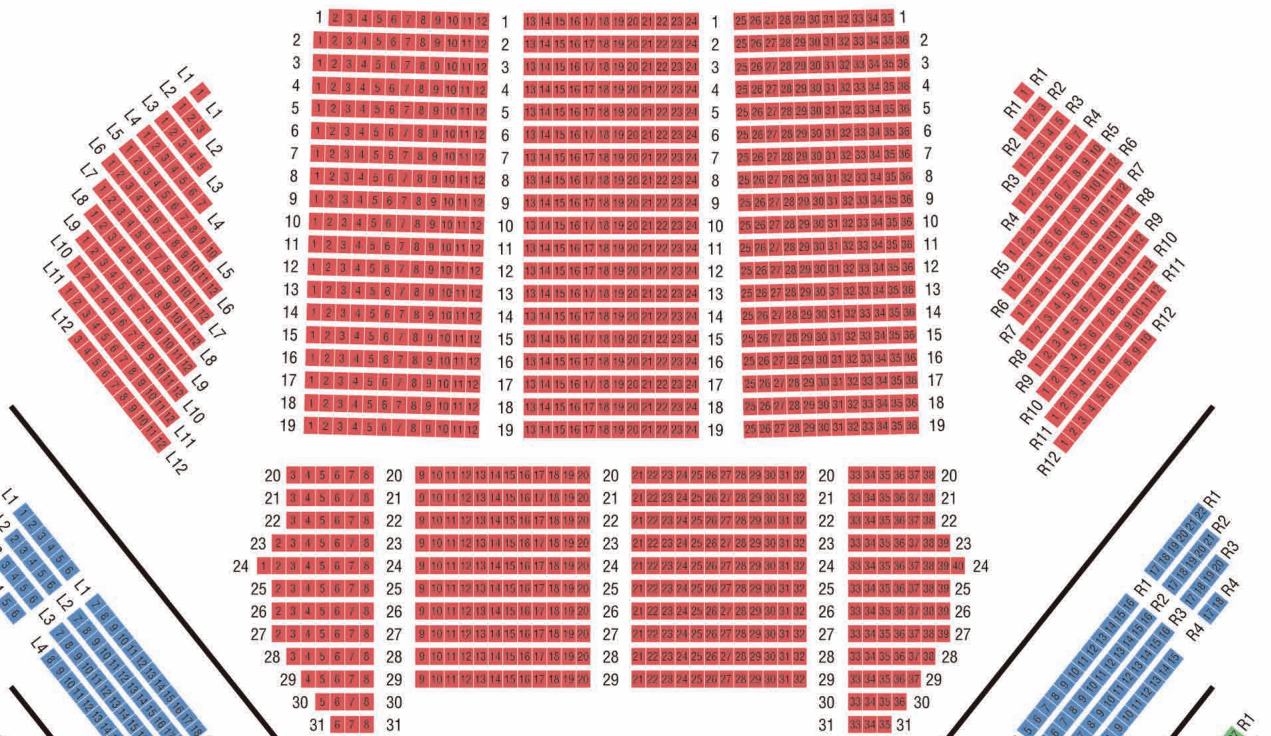

SEATING CHART

at Tokyo Bunka Kaikan

1F

2F

3F

4F

- S
- A
- B
- C
- D

5F