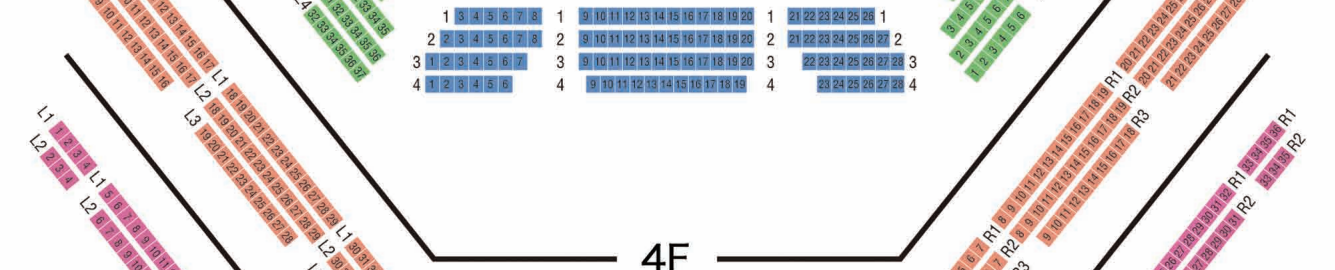

SEATING CHART

at Tokyo Bunka Kaikan

1F

2F

3F

4F

5F