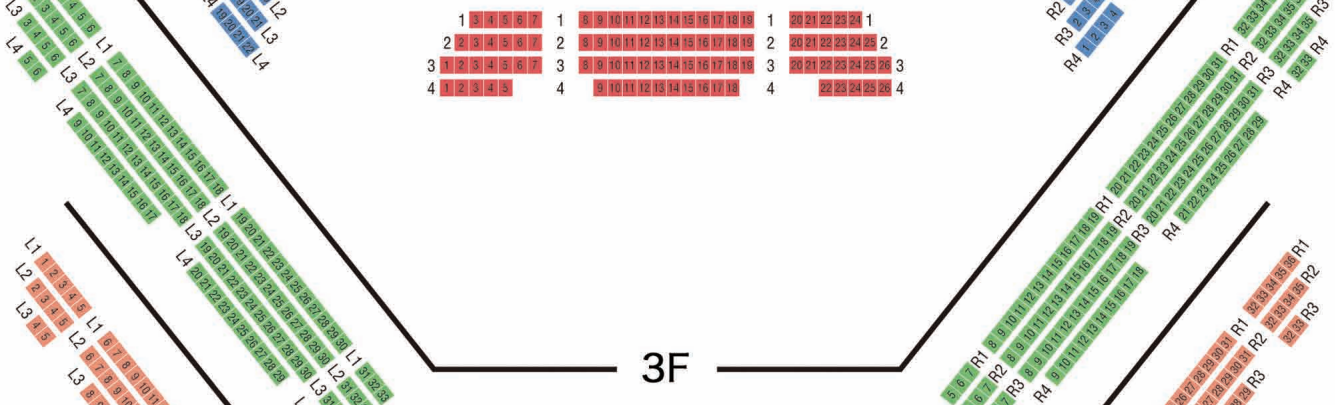

SEATING CHART

at Tokyo Bunka Kaikan

1F

2F

3F

4F

5F