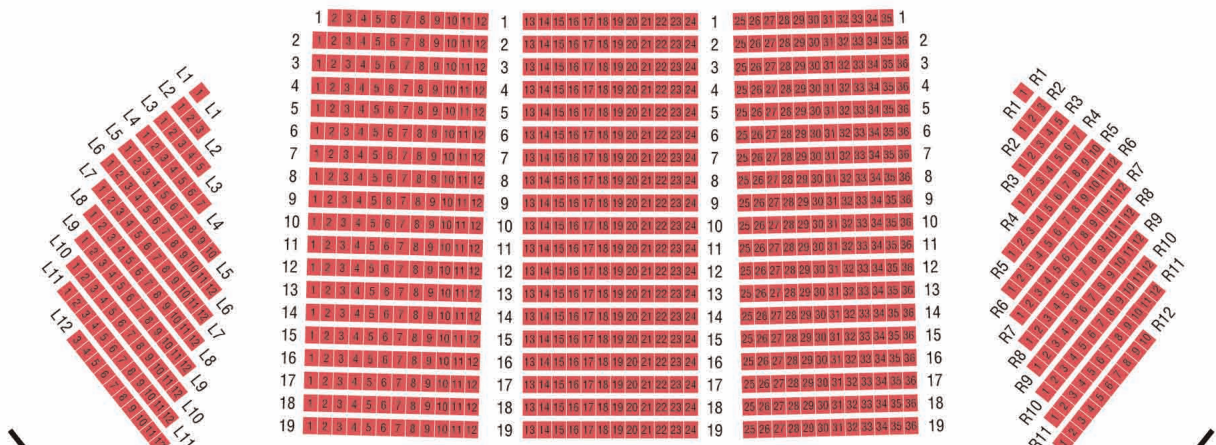

SEATING CHART

at Tokyo Bunka Kaikan

1F

2F

3F

4F

5F