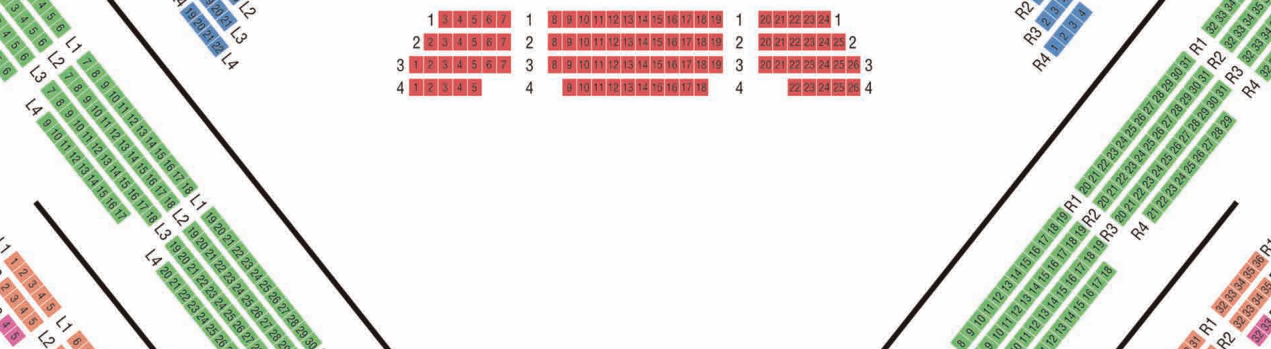

SEATING CHART

at Tokyo Bunka Kaikan

1F

2F

3F

4F

5F