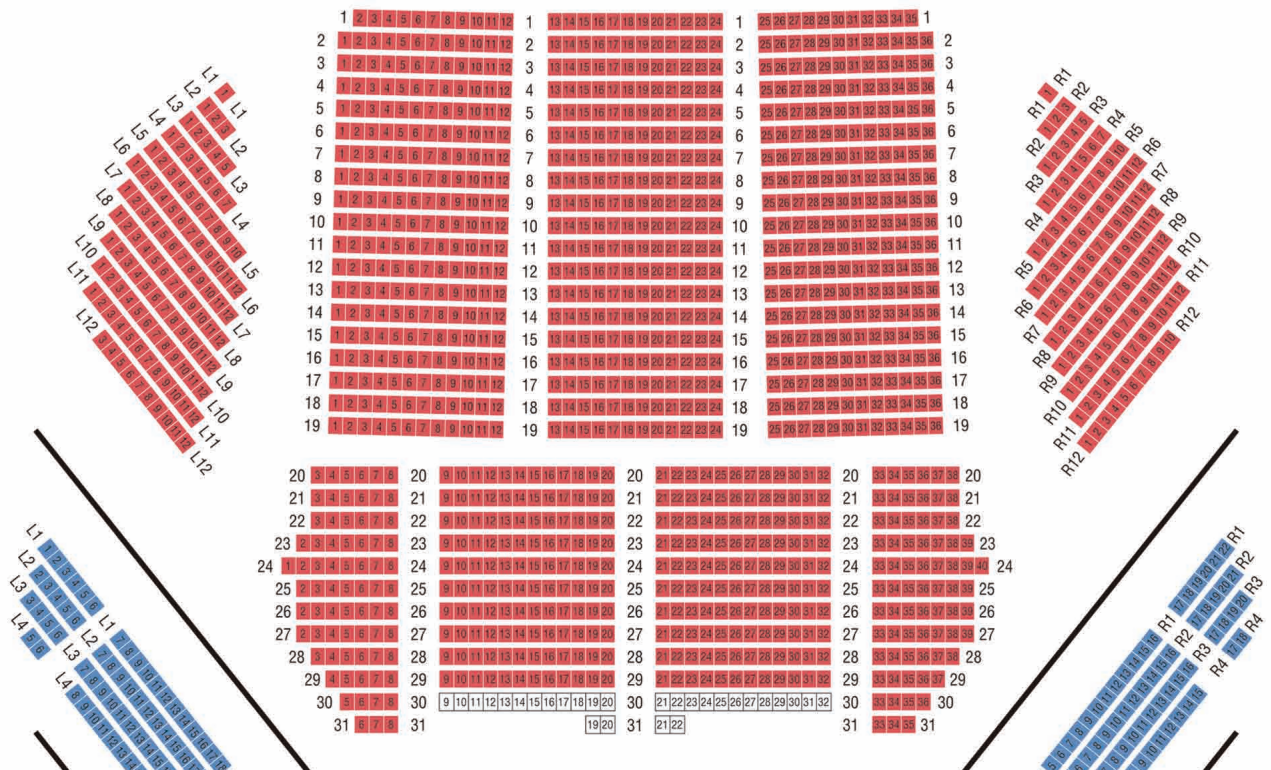

SEATING CHART

at Tokyo Bunka Kaikan

1F

2F

3F

4F

5F