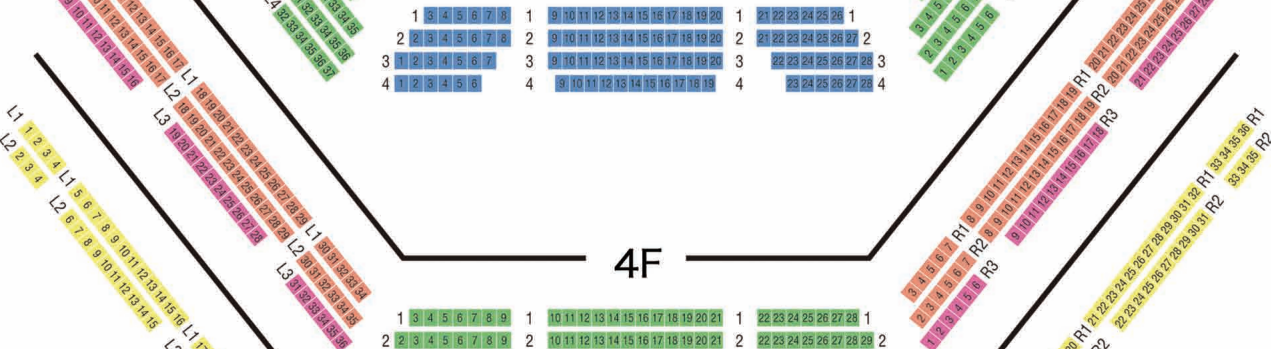

SEATING CHART

at Tokyo Bunka Kaikan

1F

2F

3F

4F

5F