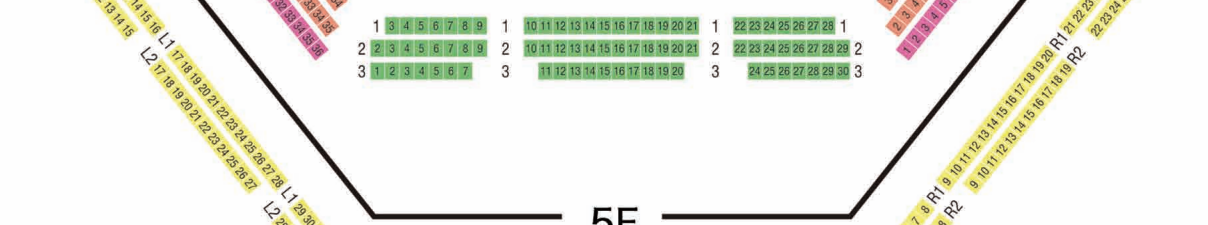

SEATING CHART

at Tokyo Bunka Kaikan

1F

2F

3F

4F

5F