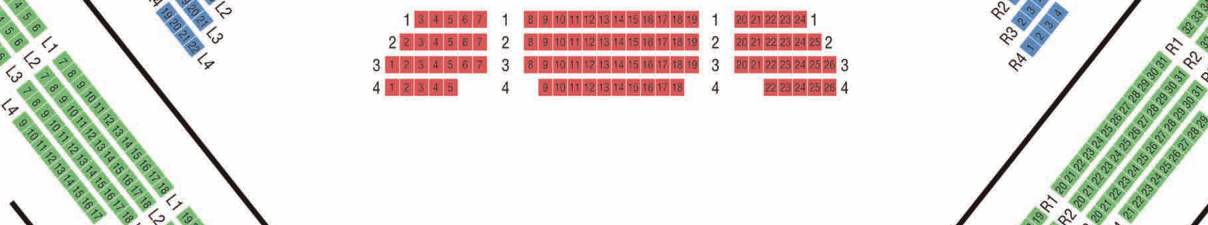

SEATING CHART

at Tokyo Bunka Kaikan

1F

2F

3F

4F

5F