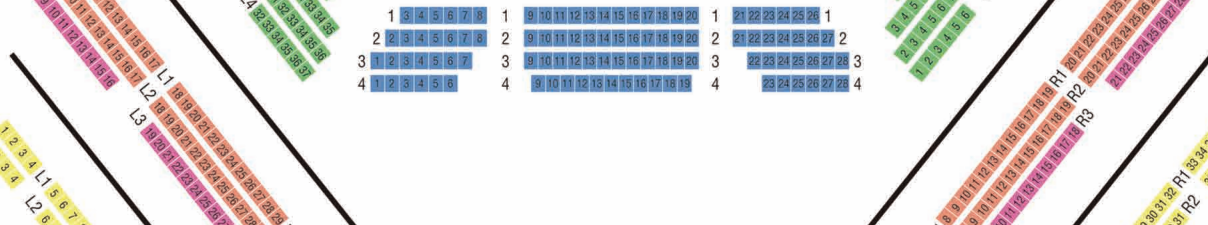

SEATING CHART

at Tokyo Bunka Kaikan

1F

2F

3F

4F

5F