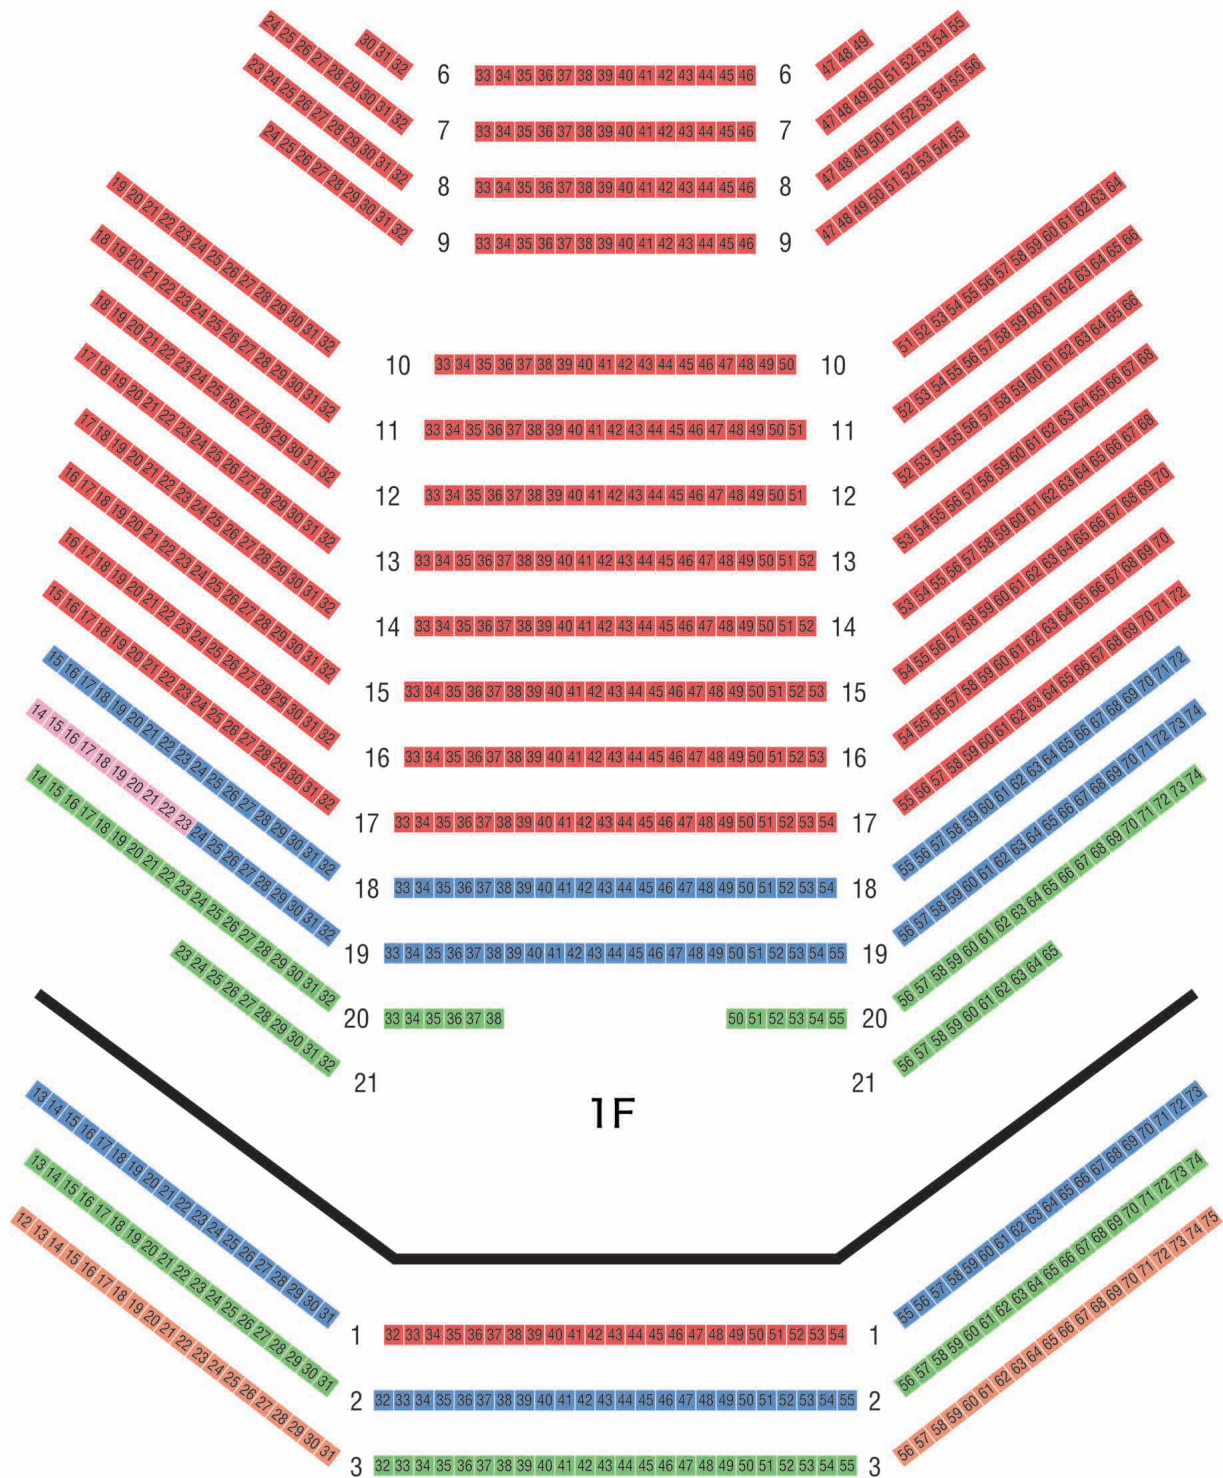

NIKIKAI NEW WAVE OPERA THEATRE JOSEPH-MAURICE RAVEL
 "L'HEURE ESPAGNOLE" "L'ENFANT ET LES SORTILÈGES"

SEATING CHART

at New National Theatre, Tokyo - Playhouse

STAGE

S A B C