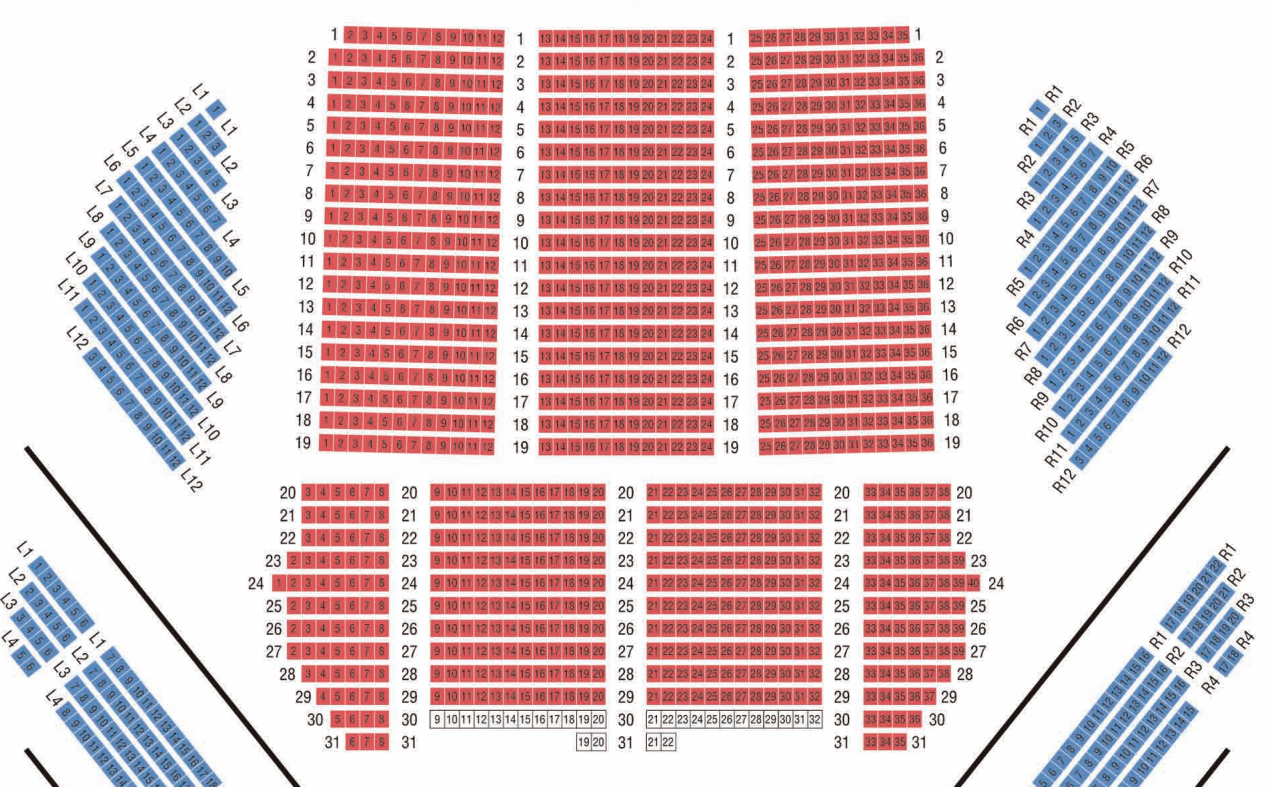

SEATING CHART

at Tokyo Bunka Kaikan

1F

2F

3F

4F

5F