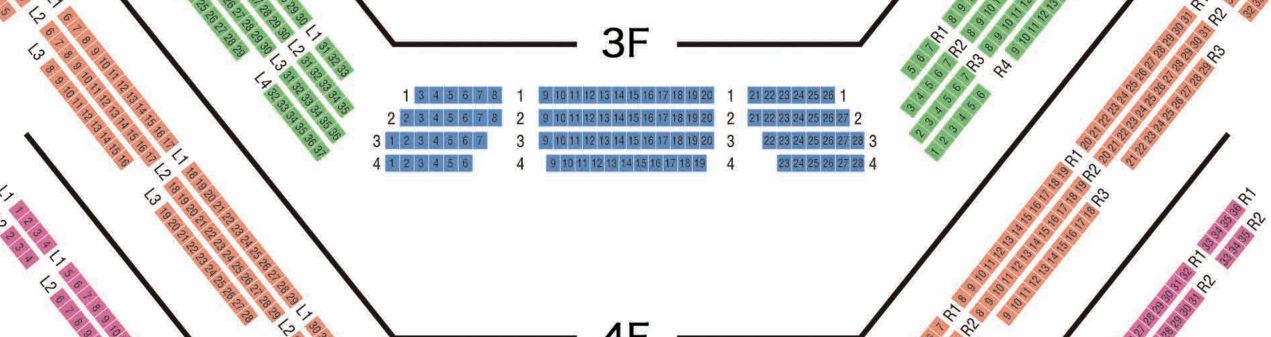

SEATING CHART

at Tokyo Bunka Kaikan

1F

2F

3F

4F

5F