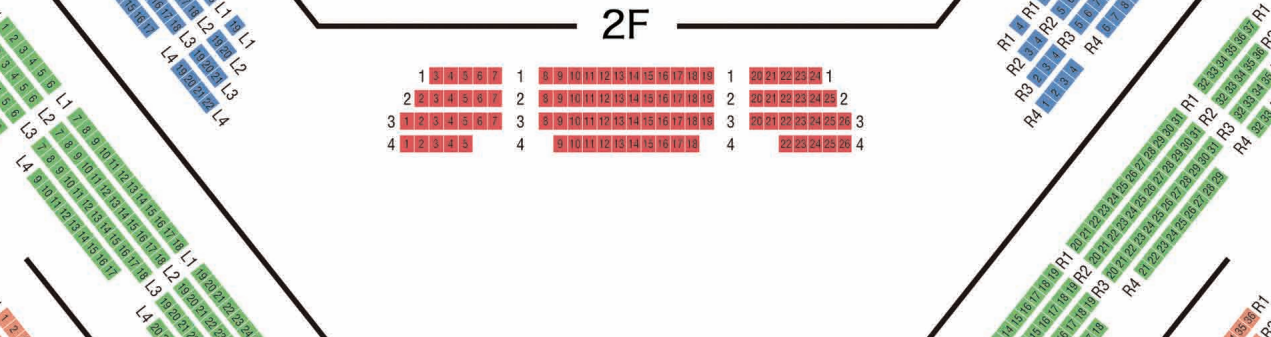

SEATING CHART

at Tokyo Bunka Kaikan

1F

2F

3F

4F

5F