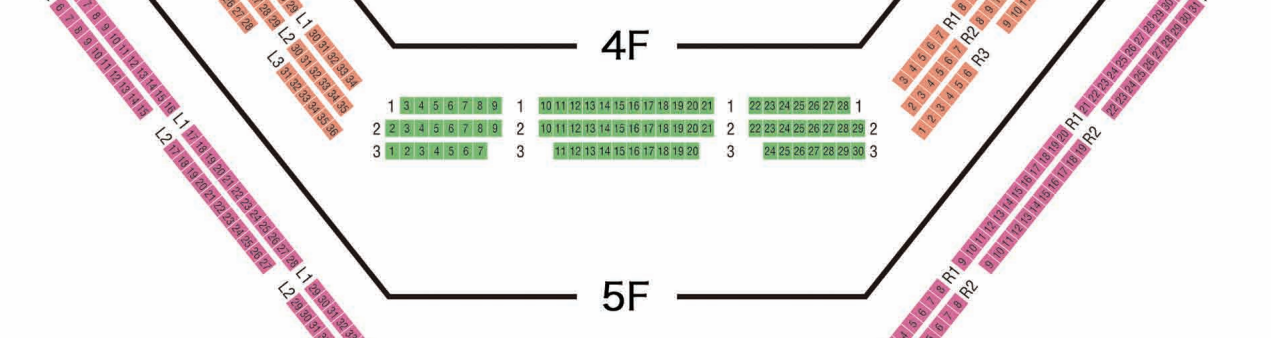

SEATING CHART

at Tokyo Bunka Kaikan

1F

2F

3F

4F

5F