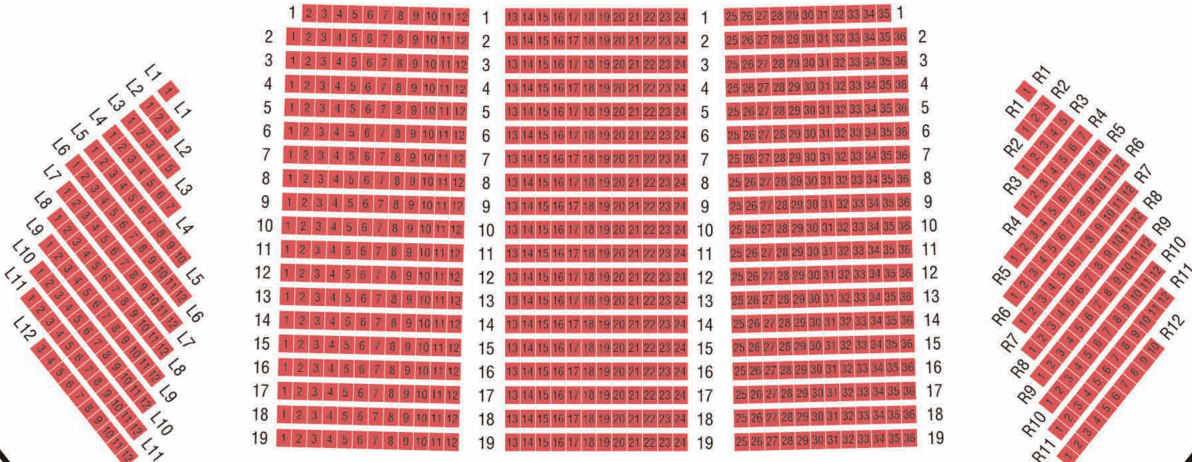

SEATING CHART

at Tokyo Bunka Kaikan

1F