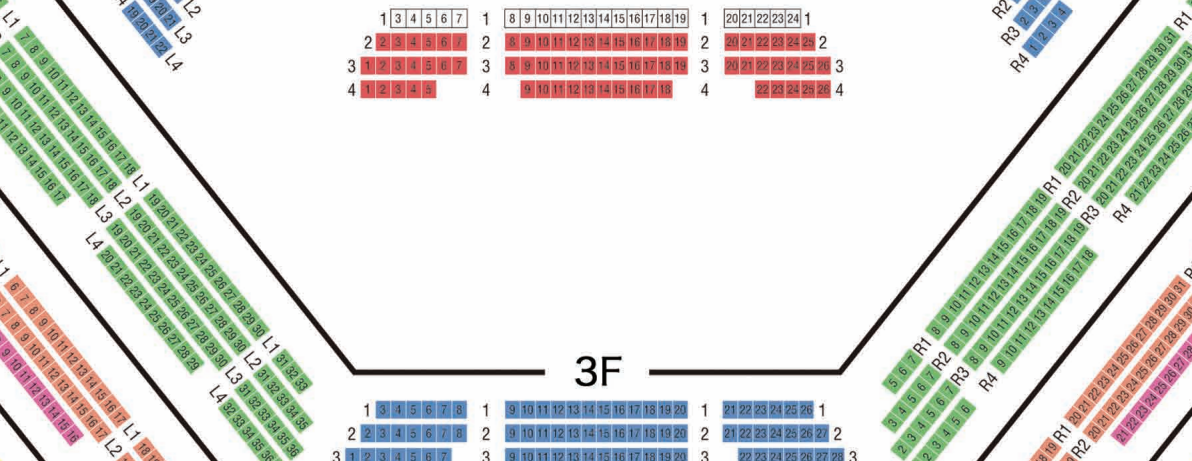

# SEATING CHART

at Tokyo Bunka Kaikan

## 1F

## 2F